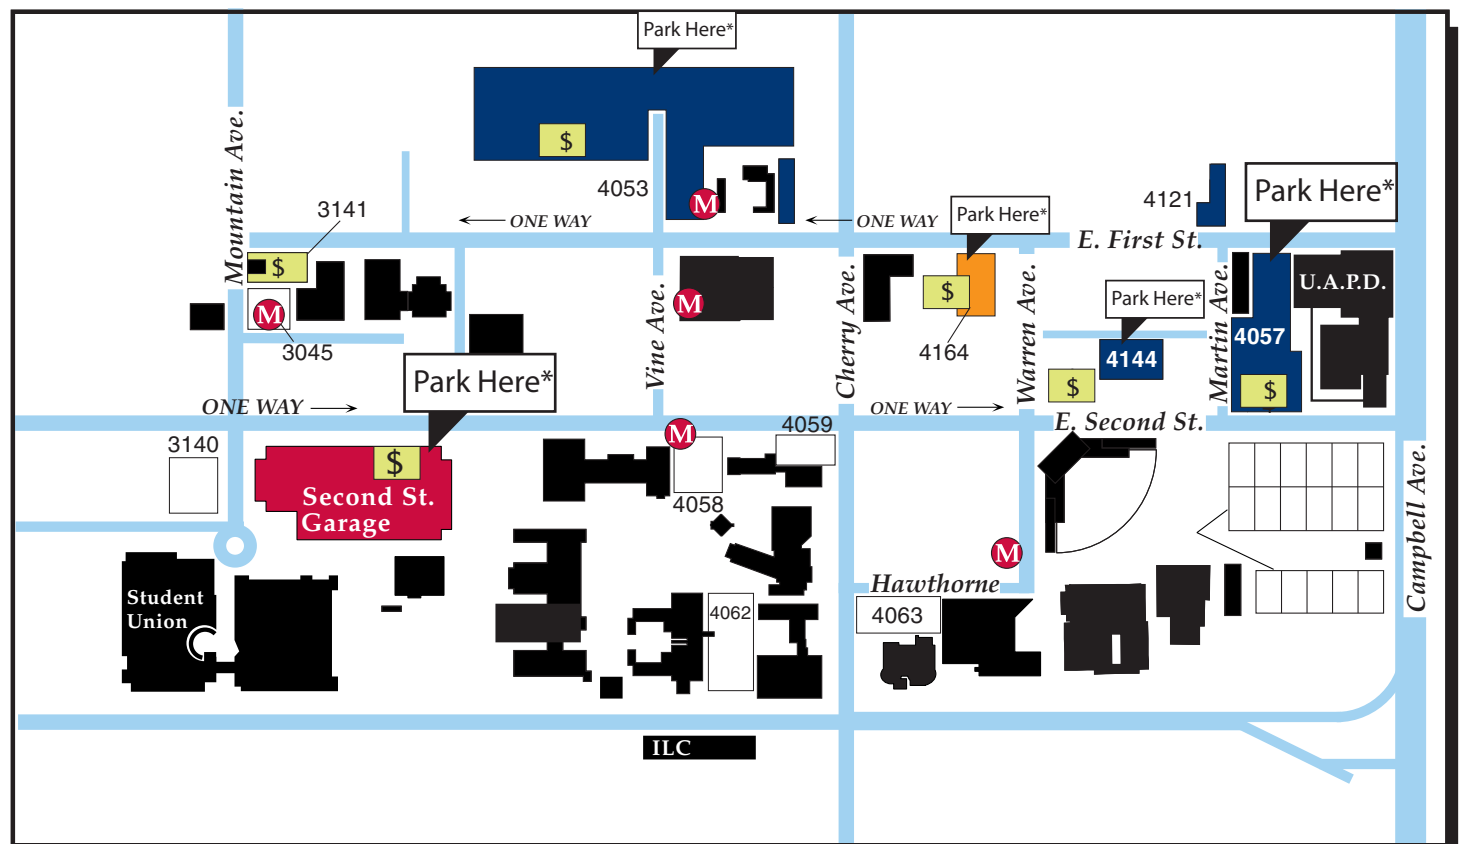

THE UNIVERSITY OF ARIZONA

Parking & Transportation Services

Hillenbrand Invitational Women's Softball Friday, February 18, 2011- 10AM-9PM

*Parking will be sold on Friday for \$5 in the Lots 4164, 4144, 4164 and 4057 parking lots. Parking on February 19, 2011 is reserved and restricted, please park north of Speedway.

This map is for directions only, is not a parking permit or pass. Must display Blue parking KIS ticket to avoid citation.